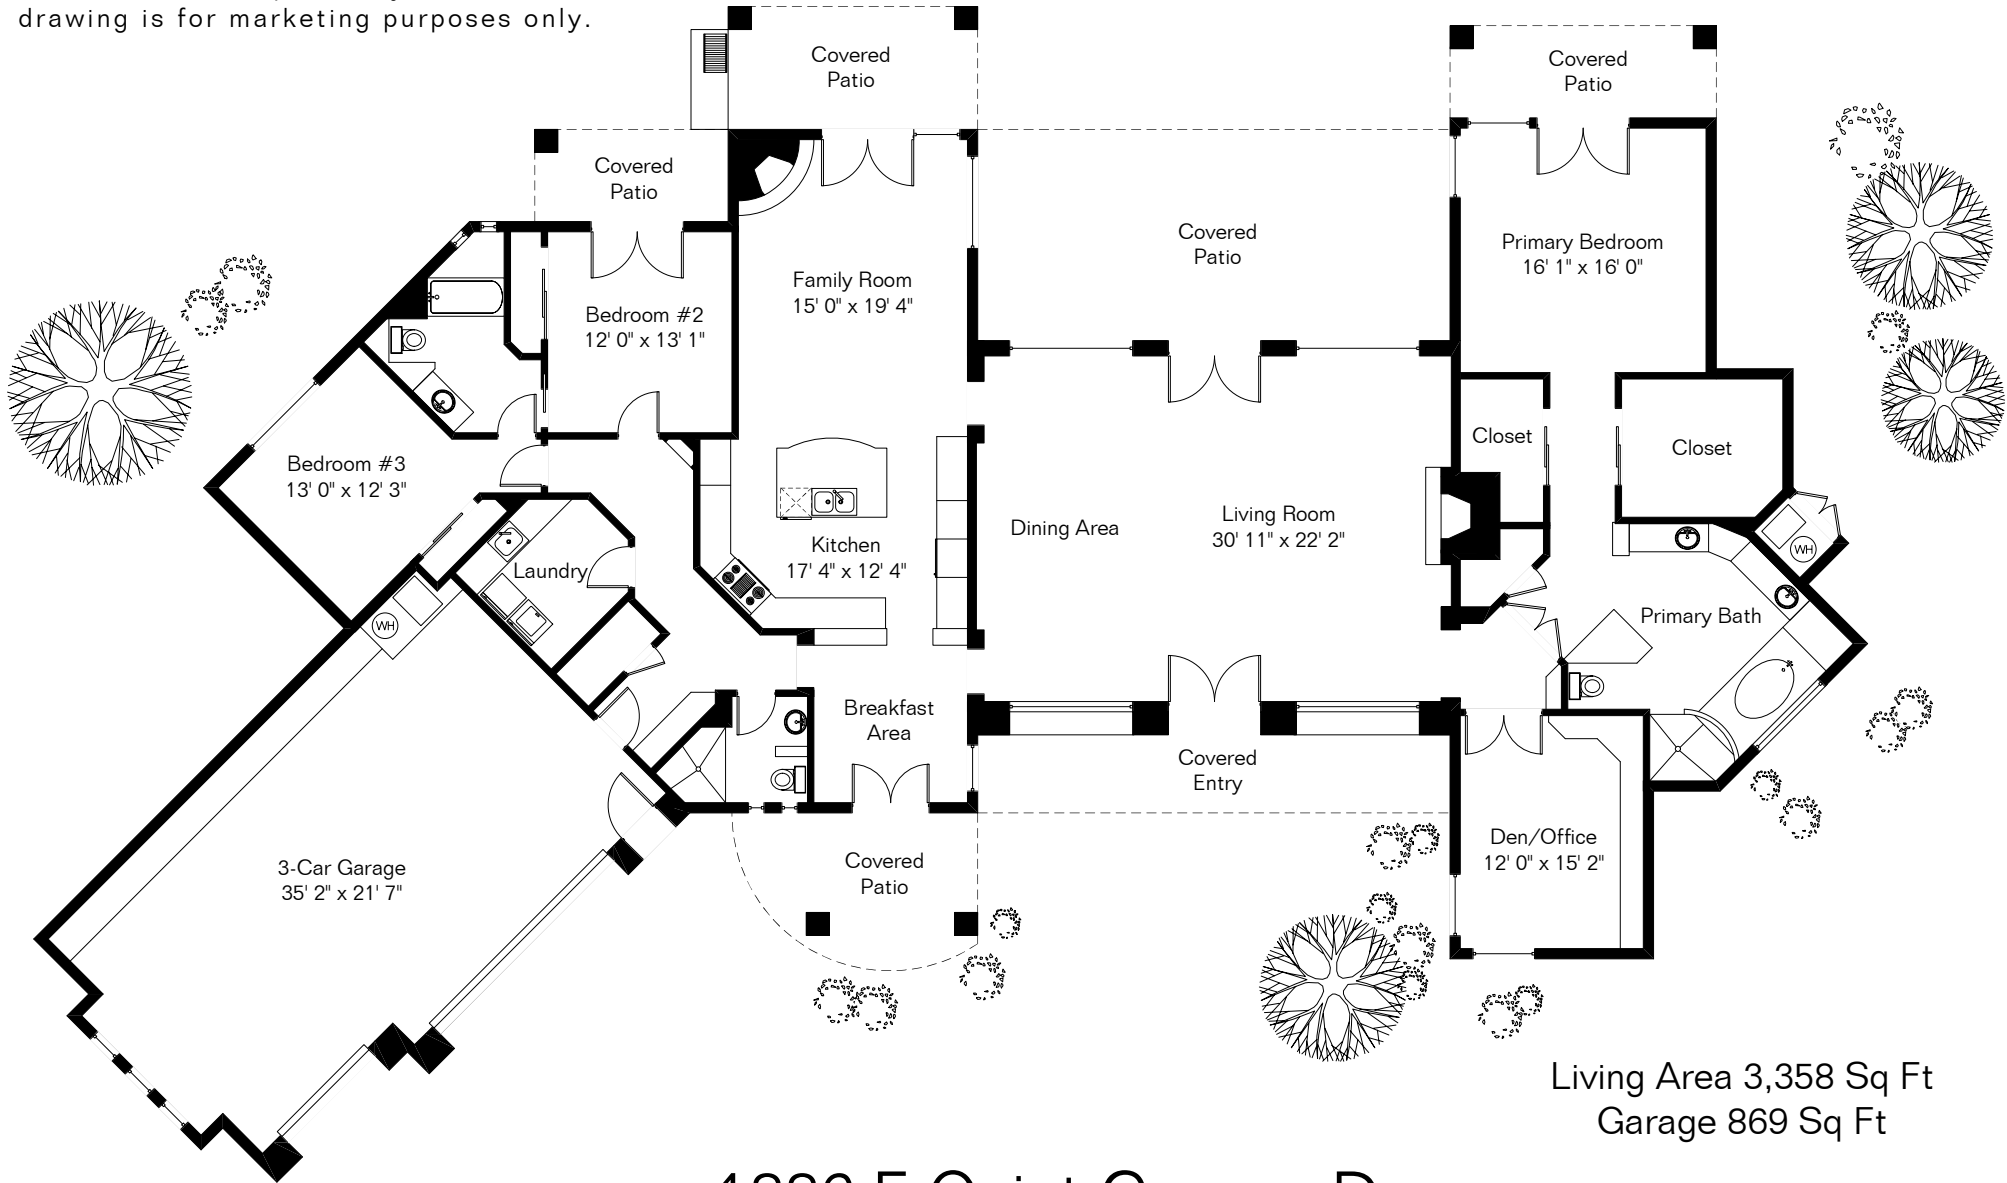

The square footages and room size information are deemed to be reliable but are not guaranteed and should be independently verified. This drawing is for marketing purposes only.

Lap Pool Area

Living Area 3,358 Sq Ft
Garage 869 Sq Ft

1886 E Quiet Canyon Dr

Site Visit October 2011

0 ft. 6 ft. 10 ft. 20 ft.

Copyright 2022 Floor Plans First! LLC
All Rights Reserved.

Floor Plans First!
See the Floor Plan First!

FloorPlansFirst.com
(520) 881-1500